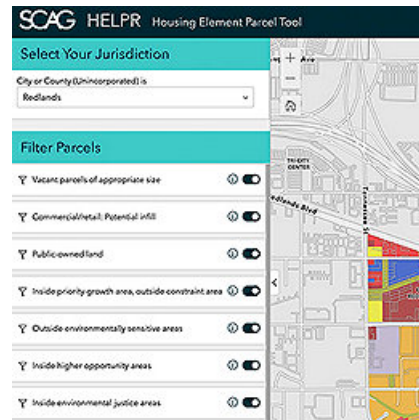

Esri Transportation eBrief

Take Your Organization to a New Level

Learn how the real value in technology comes in empowering everyone in the organization to have access to the best information and applications to do their job. Modern organizations understand that they can meet their business goals by leveraging location intelligence and implementing a system of engagement.

[Learn More](#)

Five Ways COVID-19 Pushed Digital Services into the Spotlight

From fast-paced development to a focus on equity, GIS proved to be a standard technology for governments to respond to the pandemic.

[Read More](#)

Using Data to Create a More Prosperous and Equitable Future for Southern California

The Southern California Association of Governments (SCAG) shares insight into its revolutionary new Regional Data Platform that will transform the regional planning efforts for the largest regional government organization in the nation.